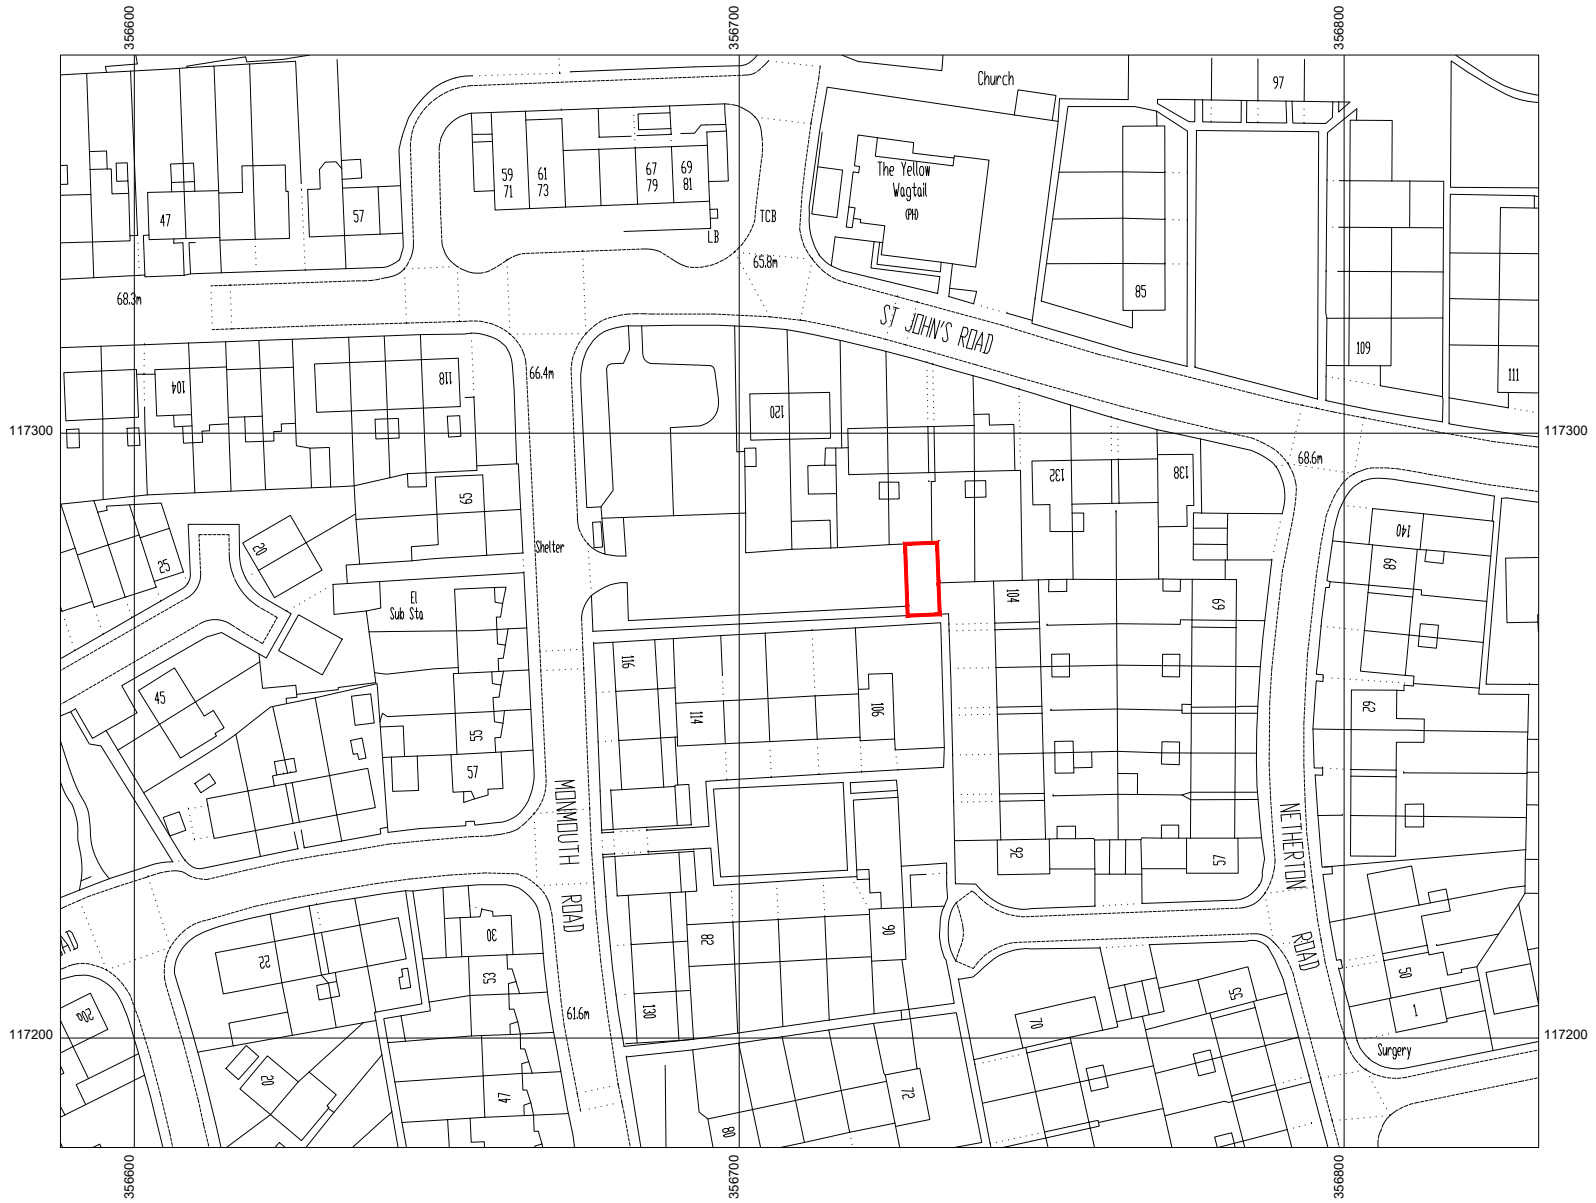

THIS DRAWING IS DIAGRAMMATIC AND APPROXIMATELY TO SCALE DUE CARE MUST BE TAKEN WHEN SCALING OFF DIMENSIONS

Notes

Date Printed: 09/05/2024

No	Amendment	Date

Job Title
Storage Depot
Monmouth Road
Yeovil

Drawing Title
DISPOSAL PLAN

Drawing Number

Scale @ A4: 1:1250 Date Drawn Drawn By

Checked by Date Checked

County Hall,
TAUNTON,
Somerset
TA1 4DY

tel 01823-355359