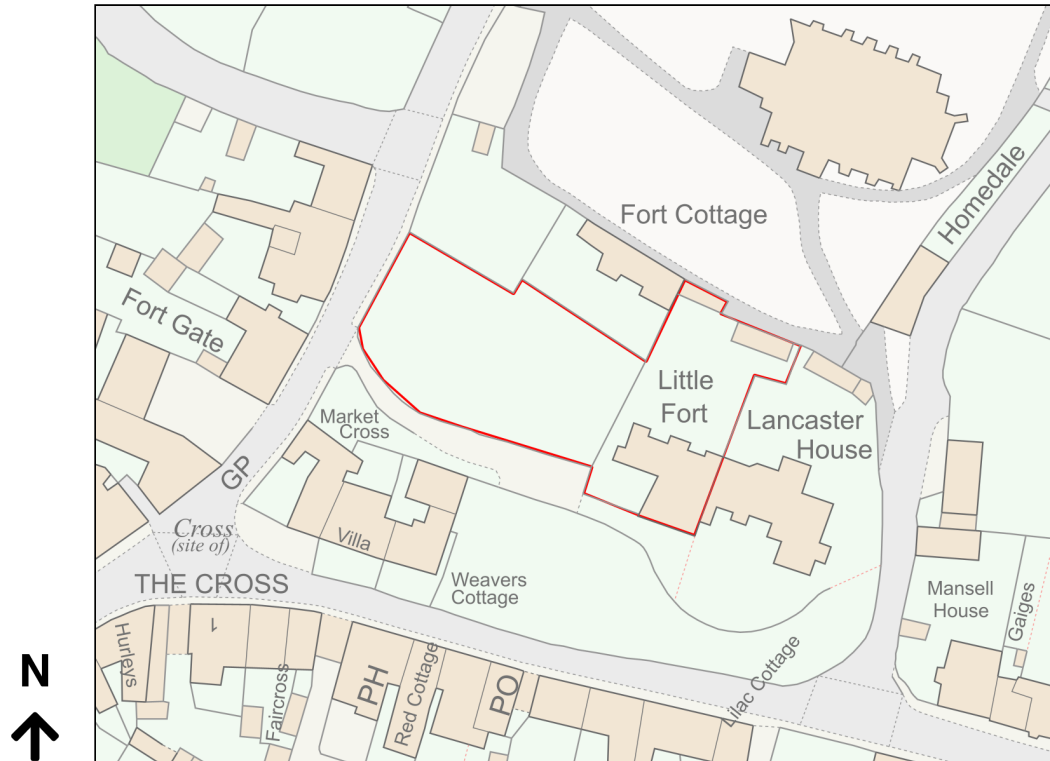

Location Plan

Site Address: Little Fort, St Michaels Hill, Milverton, Taunton, TA4 1JS

Date Produced: 11-Nov-2023

Scale: 1:1250 @A4

Planning Portal Reference: PP-12305379v1