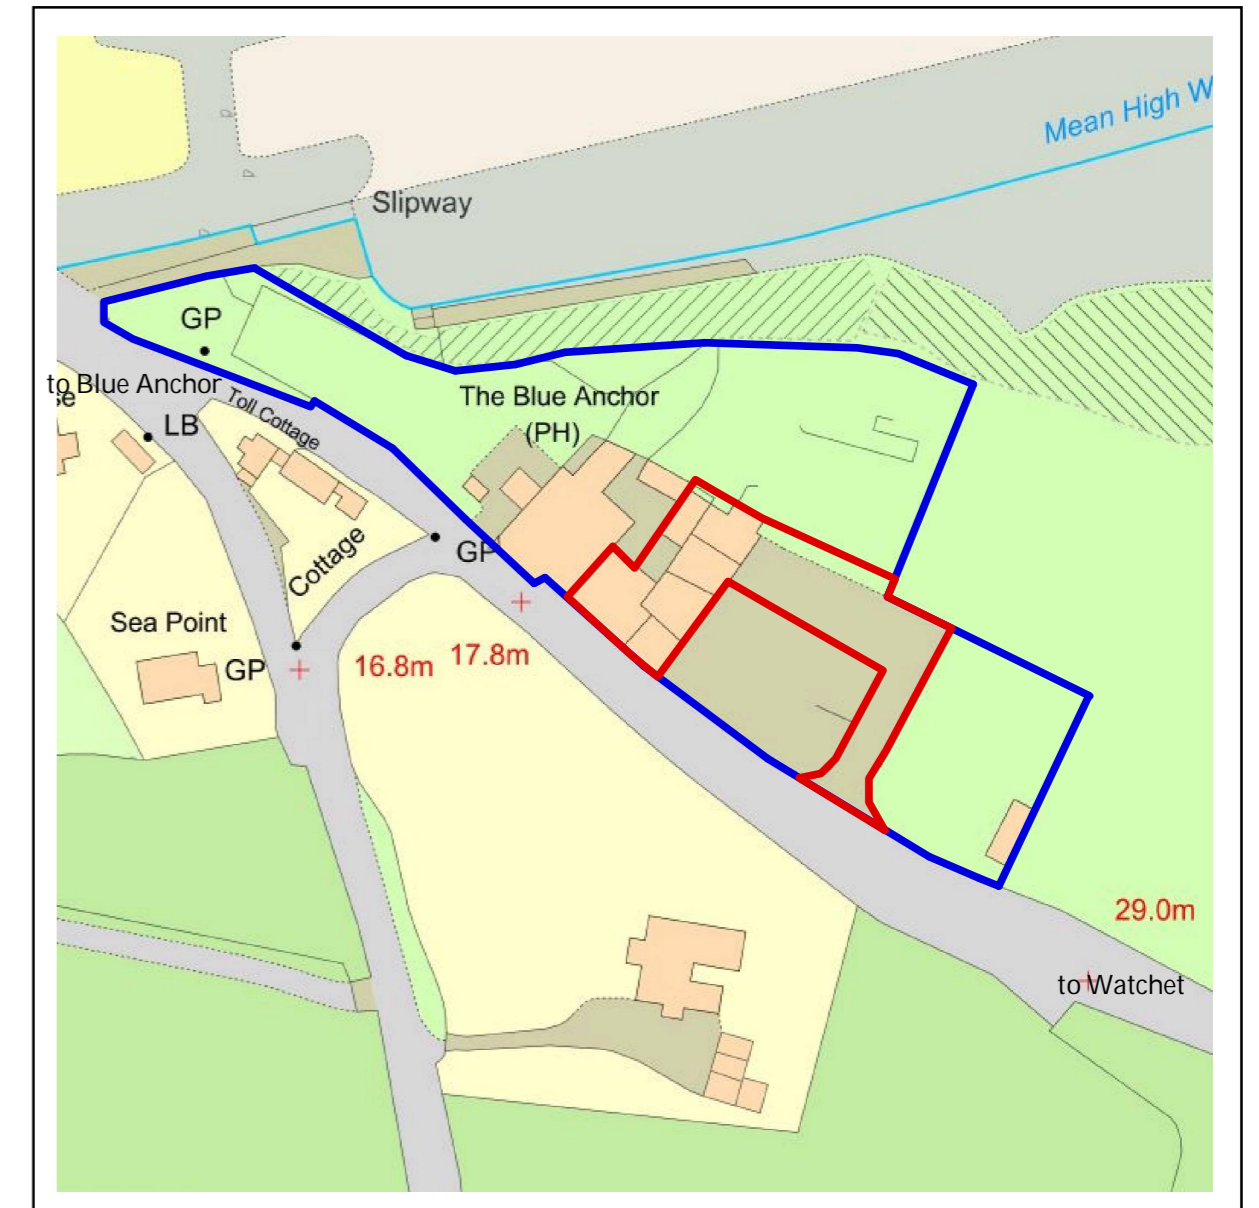

Site Location Plan @ 1:1250

Title:	Blue Anchor Pub, Blue Anchor	Blake House 12 Bampton Street Minehead Somerset TA24 5TT 01643705275 07813164587 design@architecturalstudio.co.uk www.architecturalstudio.co.uk
Drawing:	Existing Site Plans	
Number:	2239.4/100	
Date:	Jan 2024	
Scale:	1:500 & 1:1250 @ A2	
Drawn By:	AGE