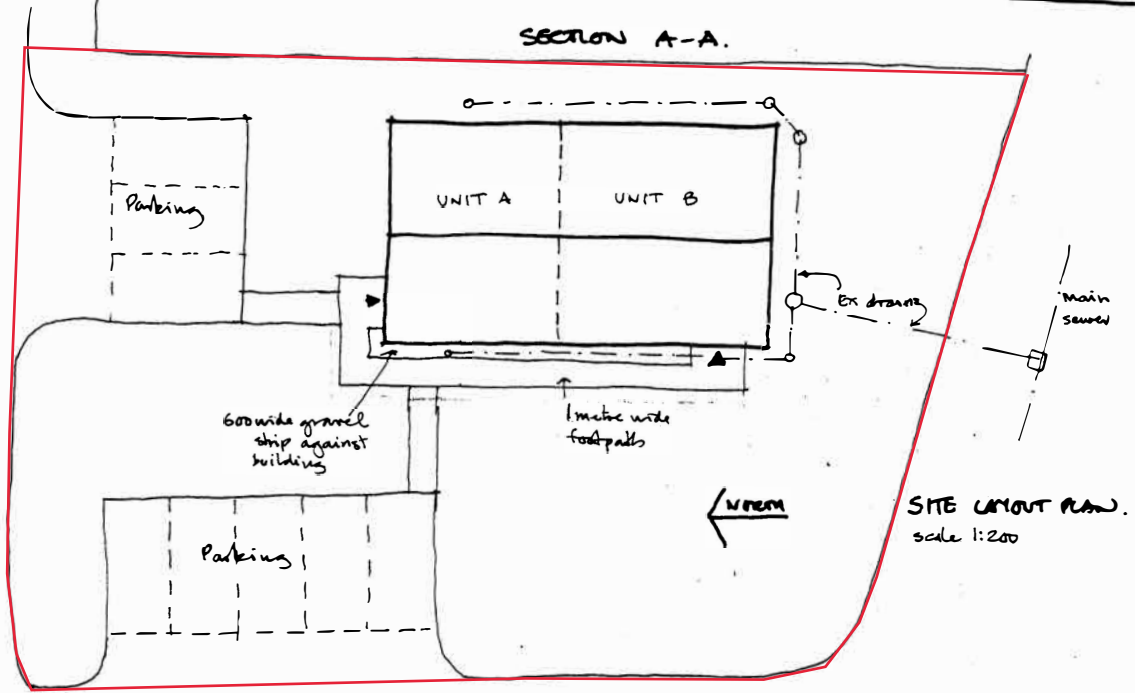

SECTION B-B

SECTION A-A.

LOCATION PLAN
Scale 1:1250

SITE LAYOUT PLAN.
Scale 1:200

CONVERSION TO TWO HOLIDAY LETS
SWALLONS BAY PARSONAGE LANE KILKISTON ST MARY

MR. HEAYNS

Scale 1:50 + as noted
Date Feb 2017
Drawing No 4.