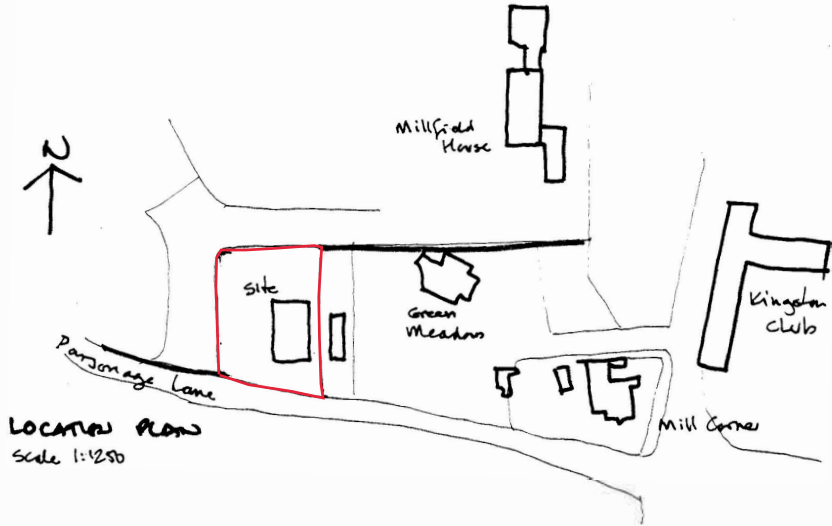

SECTION B-B

SECTION A-A.

LOCATION PLAN
Scale 1:1250

SITE LAYOUT PLAN.
Scale 1:200

CONVERSION TO TWO HOLIDAY LETS
SWALLONS BAY PARSONAGE LANE KILKISTON ST MARY

MR. HEAYNS

Scale 1:50 + as noted
Date Feb 2017
Drawing No 4.