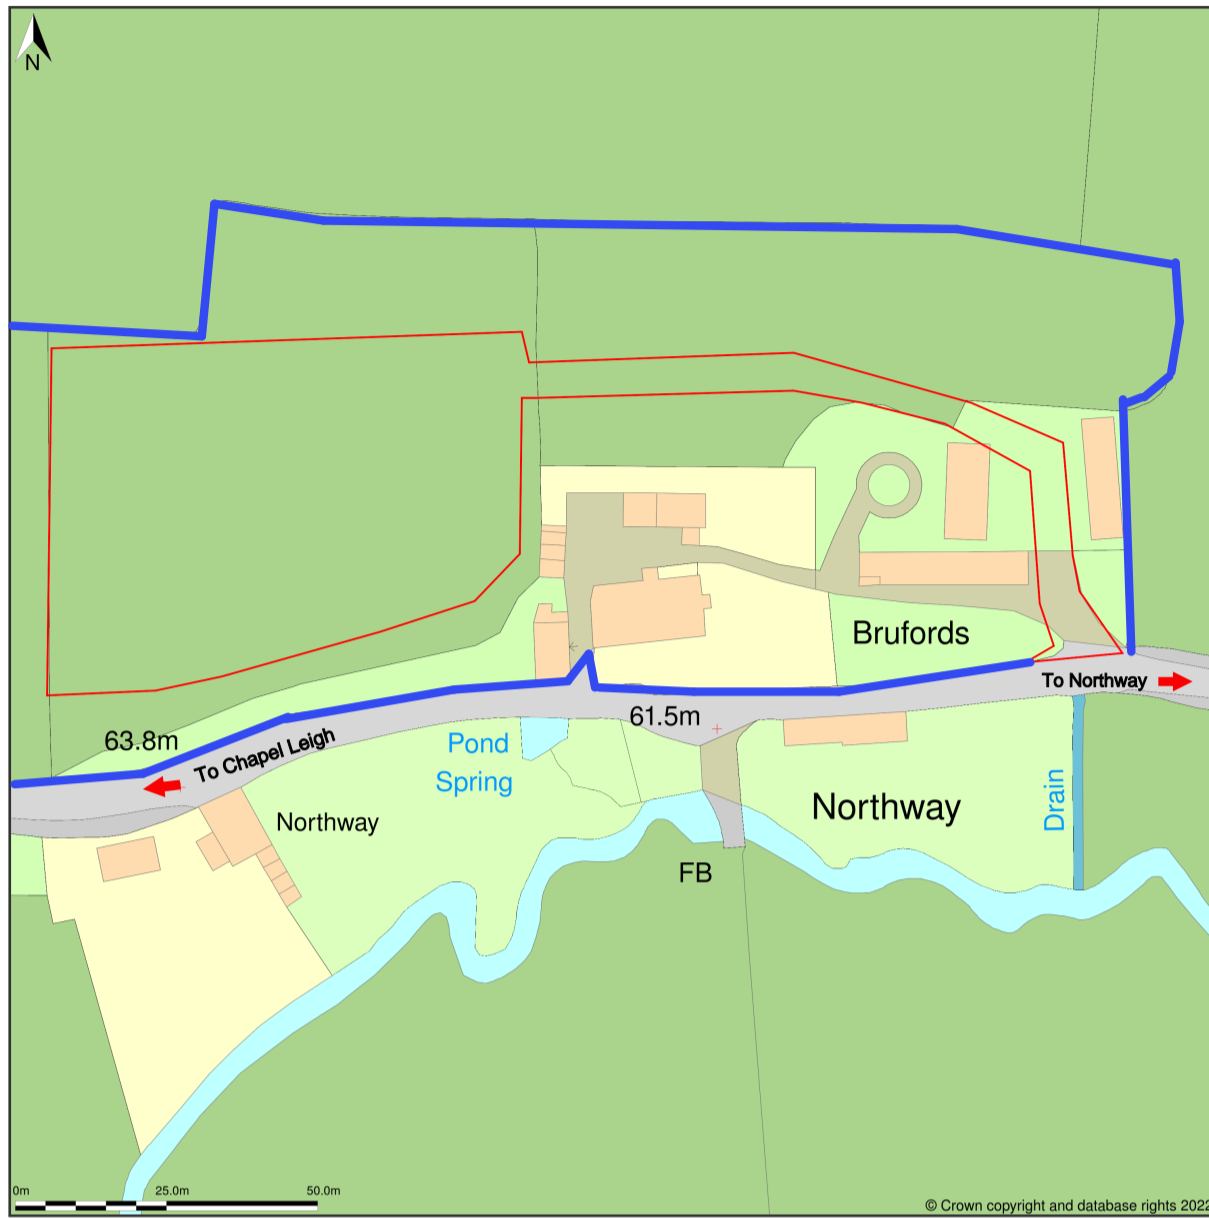

Dr No 001 Location Plan - Brufords Farm, Northway Lane, Halse, Taunton, Somerset, TA4 3JL

Site Plan A shows area bounded by: 313032.81, 128914.06 313232.81, 129114.06 (at a scale of 1:1250), OSGridRef: ST13132901. The representation of a road, track or path is no evidence of a right of way. The representation of features as lines is no evidence of a property boundary.

Produced on 1st Oct 2022 from the Ordnance Survey National Geographic Database and incorporating surveyed revision available at this date. Reproduction in whole or part is prohibited without the prior permission of Ordnance Survey. © Crown copyright 2022. Supplied by <https://www.buyaplan.co.uk> digital mapping a licensed Ordnance Survey partner (100053143). Unique plan reference: #00766654-6EE863