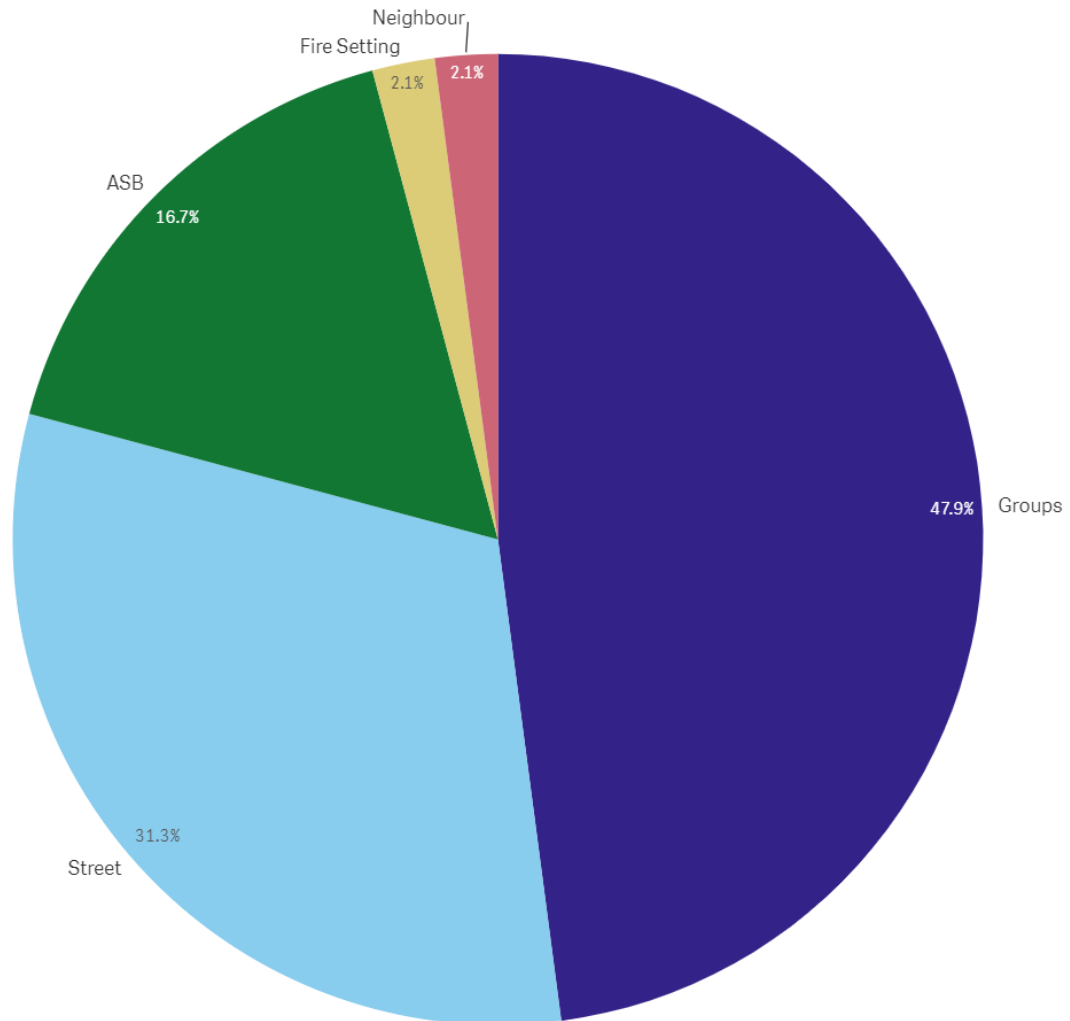

## APPENDIX A

**LOCALITY** Sweetbox 30 Cornhill, Bridgwater TA6 3BY

**PERIOD:** 6 Months to August 2024

It shows that in the locality of The Sweet Box – ASB is broken down into categories and shows that the majority of ASB occurs out on the street and involves groups

**REPRESENTATION** – The Sweetbox, 30 Cornhill, Bridgwater TA6 3BY  
Avon & Somerset Constabulary.