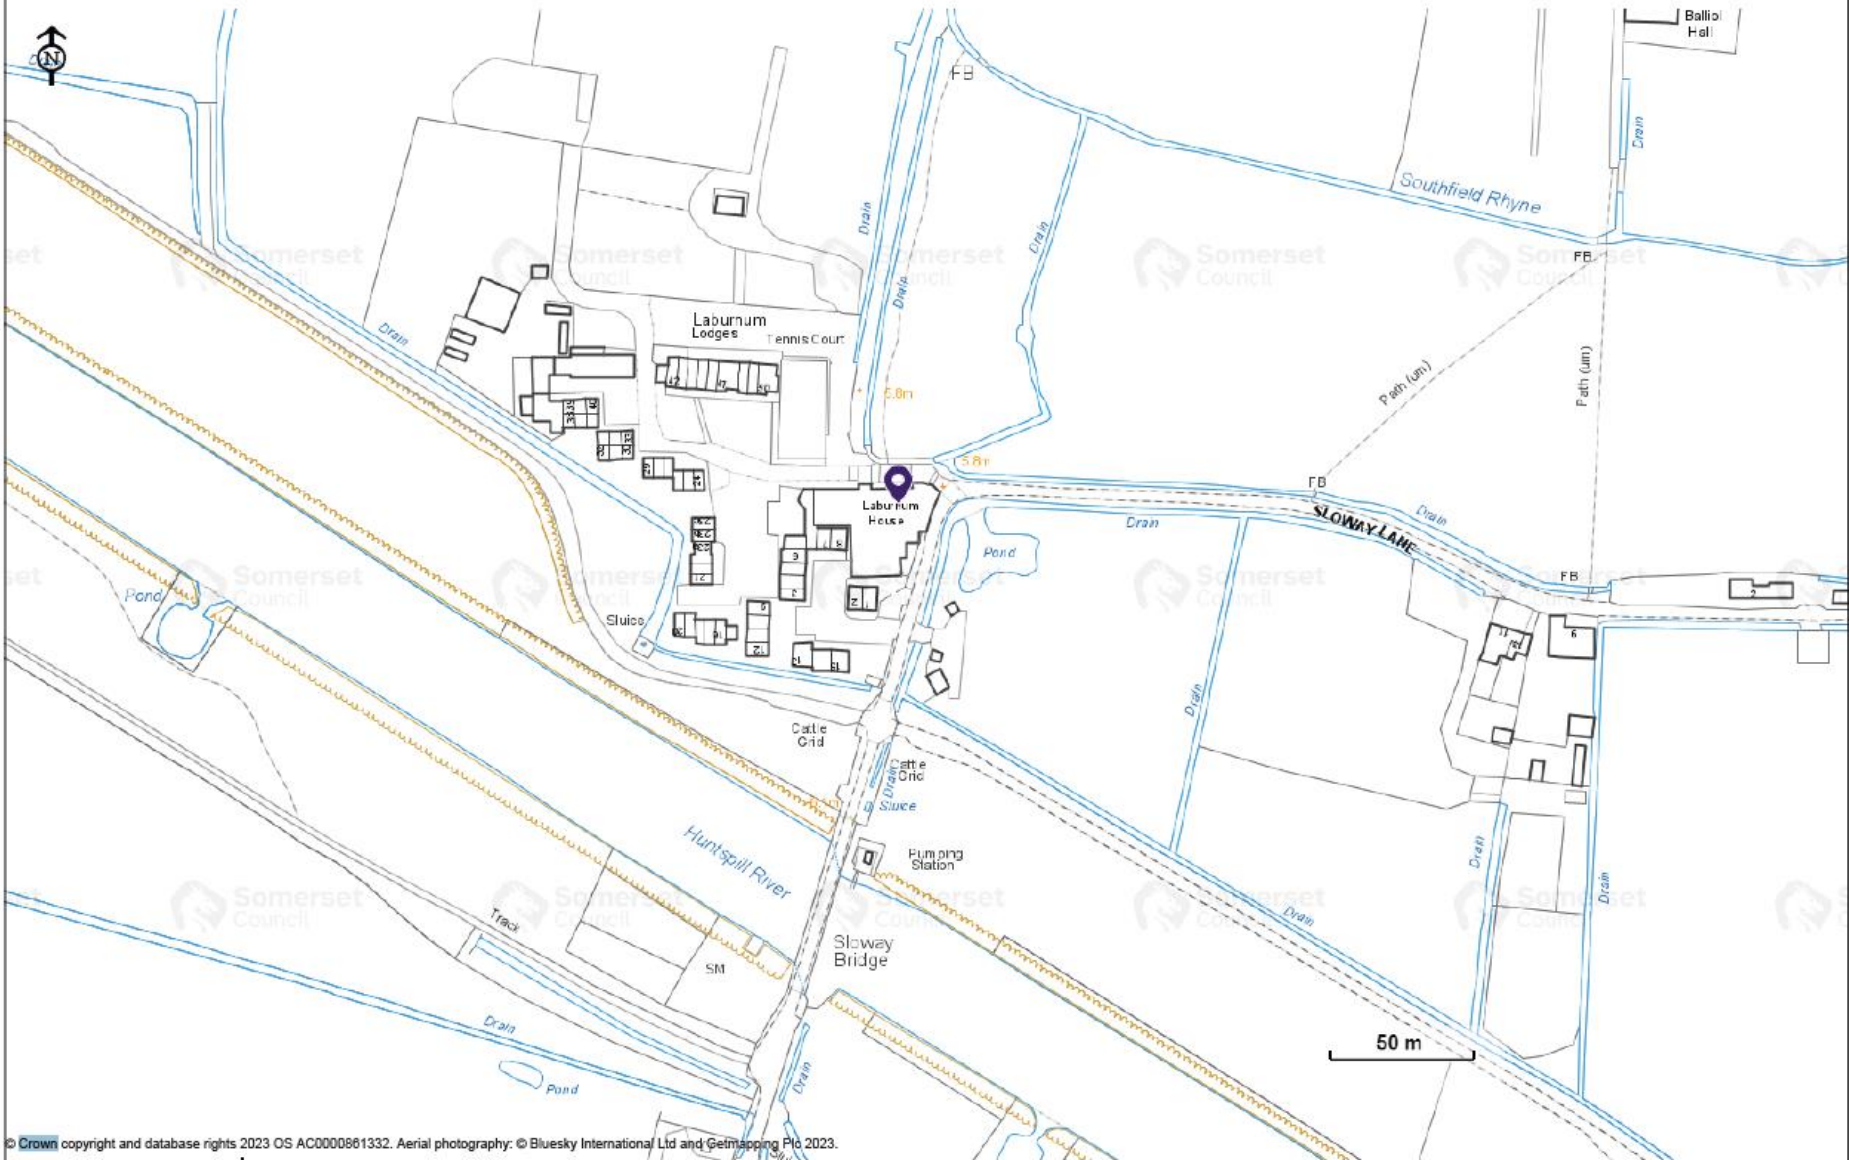

1-March-2024
Scale = 1:5633 900

© Crown copyright and database rights 2023 OS AC0000861332. Aerial photography: © Bluesky International Ltd and Getmapping Plc 2023.

This data is subject to terms and conditions: <https://www.somerset.gov.uk/interactive-mapping-terms-and-conditions/>
You are not permitted to copy, sub-licence, distribute or sell any of this data to third parties in any form.

4 SLOWAY LANE, WEST HUNTSPELL, HIGHBRIDGE, TA9 3RJ, 100041185531, [1]

1-March-2024
Scale = 1:1659 420

© Crown copyright and database rights 2023 OS AC0000861332. Aerial photography: © Bluesky International Ltd and Getmapping Plc 2023.