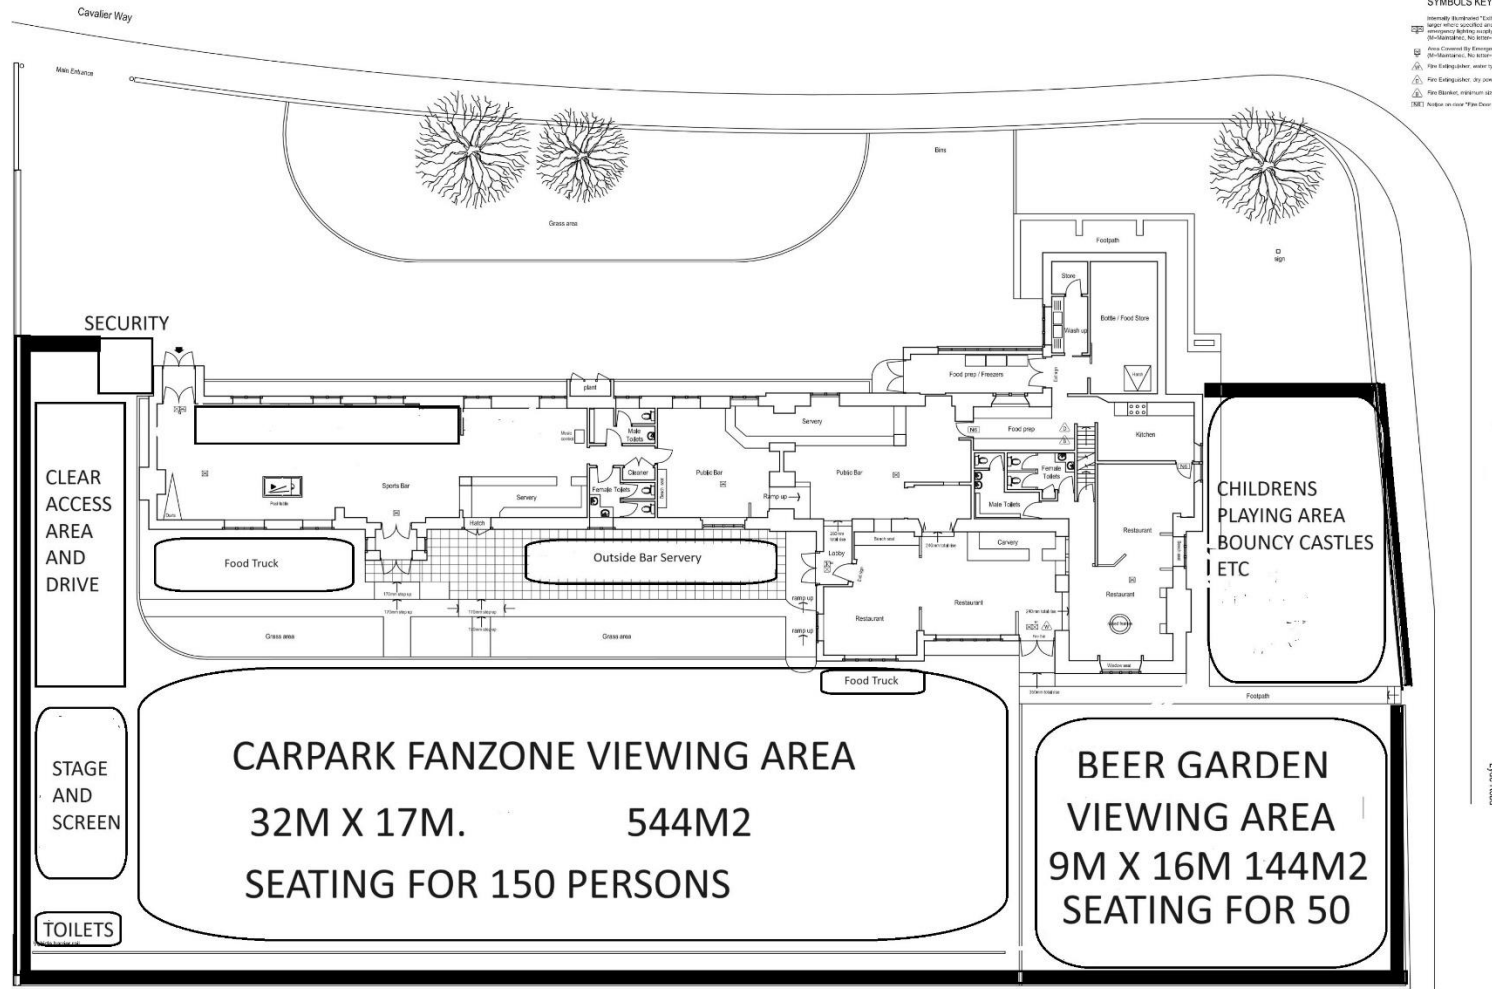

Plan of Fanzone – The Great Lyde

HERAS FENCING IN BOLD BLACK ENCLOSING FANZONE